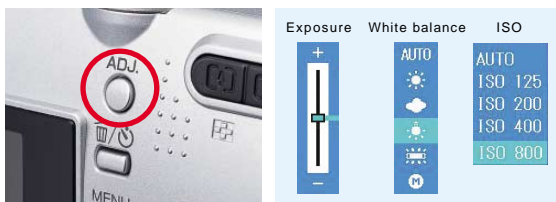

Clever functionality that's setting the industry standard.

Adjust button

The adjust button allows you to quickly adjust exposure (+2 to -2), white balance, and ISO (125-800) without having to go into Menu. Greater creative freedom right under your thumb.

Monitor display in English.