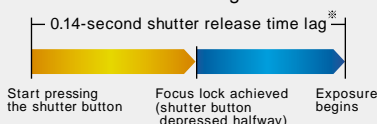

Shutter release time lag