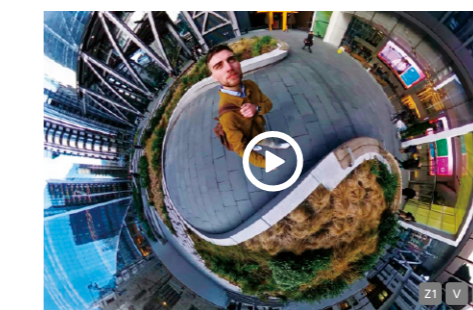

Record 4K video for completely realistic reproduction of "the space".