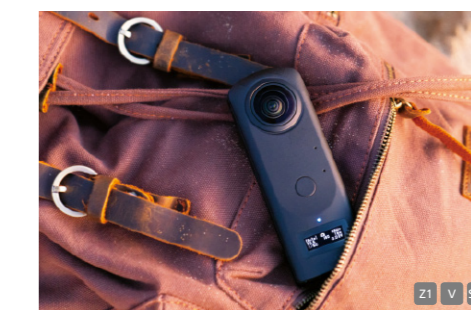

Slim and compact body thanks to original optical technologies.