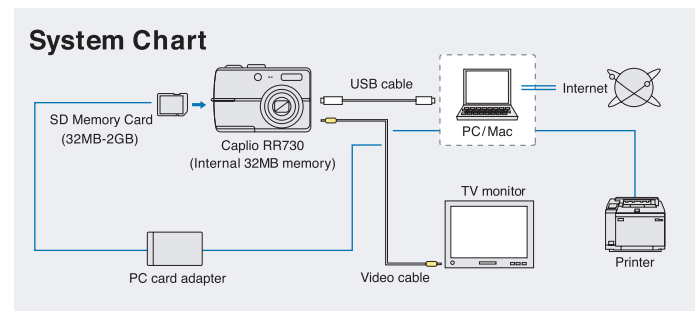

Accepts normal AA batteries

Are your rechargeable batteries running out? No problem. The RR730 also accepts readily available AA batteries, which means you'll never be slowed by fading power.

Caplio RR730 Major Specifications

Item	Description
CCD	Effective 7.16 million square pixels (7.2 million pixels), 1/2.5-inch primary color CCD
Lens	Focal length f=5.8-17.4mm (equivalent to 34-102mm for 35mm cameras) Brightness (F value) F2.8 (W)-4.8 (T)
Zoom	Optical 3x zoom (up to 12x zoom when combined with digital zoom)
Object distance	Approx. 0.5m-infinity, Macro: approx. 0.05m-infinity (Wide), approx. 0.35m-infinity (Telephoto)
Shutter	<Still> 2-1/2000 sec.
Recording media	SD Memory Card (3.3V 32MB-2GB), Internal memory (32MB)
Resolution (pixels)	<Still> 3072 x 2304, 2592 x 1944, 2048 x 1536, 1280 x 960, 640 x 480 <Movie> 320 x 240 30fps
Recording mode	Still (Auto, Program, Portrait, Landscape, Sports, Night), Movie
LCD monitor	2.5-inch color TFT-LCD (approx. 115,000 pixels)
Battery	AA alkaline or Ni-MH rechargeable battery x2
Dimensions	89.4mm(W) x 60.0mm(H) x 26.0mm(D)
Weight	Approx. 120g (without batteries, hand strap, SD Memory Card)

● All the sample images used herein are for concept purposes only. ● Caplio is the trademark of Ricoh Co., Ltd.
● Microsoft, Windows and Direct X are registered trademarks or trademarks of Microsoft Corporation in the U.S. and/or other countries. ● Apple, Macintosh and Mac OS are registered trademarks or trademarks of Apple Computer Inc. in the U.S. and/or other countries.
● The SD logo is a trademark.
● Compatible with EPSON PRINT Image Matching III.
● All other trademarks mentioned herein are the property of their respective owners.

For more information, visit:
<http://www.ricoh.com/r_dc>

RICOH

RICOH COMPANY, LTD.
3-2-3, Shin-Yokohama
Kohoku-ku, Yokohama-shi 222-8530, Japan
Phone: 045-477-1738 Fax: 045-477-1797 <http://www.ricoh.com/r_dc>

RICOH EUROPE B.V. (PMMC EUROPE)
Oberrather Straße 6, D-40472
Düsseldorf, Germany
Phone: 0211-6546-0 Fax: 0211-6546-308 <http://www.ricohpmmc.com>

RICOH UK LTD. (PMMC UK)
Ricoh House, 1 Plane Tree Crescent, Feltham,
Middlesex, TW13 7HG, England
Phone: 0208-261-4000 Fax: 0208-261-4318

RICOH FRANCE S.A.S (PMMC FRANCE)
383, Avenue du Général de Gaulle - BP 307-931-13
Clamart Cédex, France
Phone: 01-4094-3267 Fax: 01-4094-3276

RICOH ESPANA, S.A. (PMMC SPAIN)
Av. Litoral Mar, 12-14, 08005
Barcelona, Spain
Phone: 093-295-7600 Fax: 093-295-7605

RICOH ITALIA S.p.A. (PMMC ITALY)
via Ponchielli, 3
20063 Cernusco S/N Milano, Italy
Phone: 02-92361217 Fax: 02-92361244