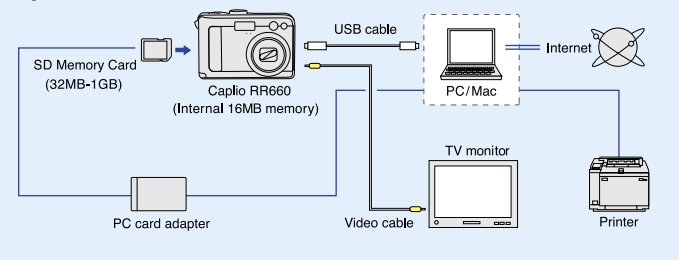

- USB cable
- AV cable
- CD-ROM
- Camera case
- Hand strap
- AA alkaline battery x 2
- Instruction manual
- Warranty card

Other quality Caplio models

Caplio R4

Caplio R40

Bright and beautiful: Large 2.4-inch LCD monitor

See more, and see it clearly. The big, bright 2.4-inch LCD monitor lets you view your images and settings easily in any lighting situation. Now you'll know exactly what you're capturing.

* Image is simulated.

Internal 16MB memory and SD Card compatible

The Caplio RR660 utilizes 16MB of internal memory. Need more? Simply insert an SD Memory Card (sold separately).

System Chart

Accepts normal AA batteries

Are your rechargeable batteries running out? No problem. The RR660 also accepts readily available AA batteries, which means a low battery will never slow you down.