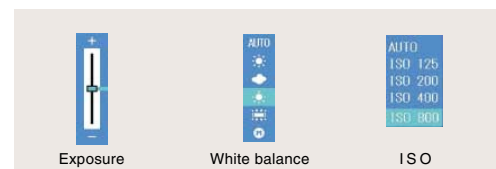

### Adjust button

The adjust button allows you to quickly adjust exposure (+2 to -2), white balance, and ISO (125-800) without having to go into Menu. Greater creative freedom right under your thumb.

Monitor display in English.