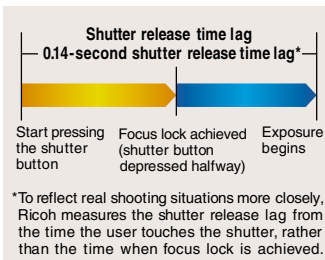

Wider, faster, better.

With a zoom lens offering impressive 28mm capability, the Caplio G4wide is a step ahead of other compact digital cameras. It also blends high-quality imaging ability with superb functionality, and allows you to grasp every opportunity with a world-leading shutter release time lag of just 0.14 seconds and a superior start-up time of only 1.8 seconds.

28mm shooting opens more opportunities than the 35mm capability of conventional digital compacts.
Angle of view 28mm – 76° 35mm – 62°

Further digital freedom through extended wide-angle capacity.

At Ricoh, we believe the future of the digital camera is based on wide-angle zooming ability. That's why we designed the Caplio G4wide to take such expressiveness beyond the 35mm boundaries of conventional digital compacts.

Allowing you to zoom out for 28mm wide angle shooting, the Caplio G4wide lets you extend the scope of the shot to portray your subjects within much more expansive contexts.

Move at the speed of life.

Rapid shutter response

Thanks to the world's fastest shutter response time* of 0.14 seconds, you can capture your subject in mid-smile or mid-air. Ricoh's patented hybrid auto focusing system even keeps action shots looking good.

Adjust button

The adjust button allows you to quickly adjust exposure (+2 to -2), white balance, and ISO (125-800) without having to go into Menu. Greater creative freedom right under your thumb.

Monitor display in English.

Quick review, quick smile!

Take advantage of "Quick Review" by simply pressing a button to instantly display the most recently taken image - there's no need to switch to a different mode!