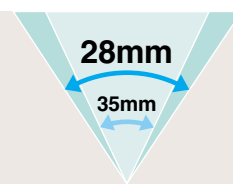

Wider, faster, better.

With a zoom lens offering impressive 28mm capability, the Caplio G4wide is a step ahead of other compact digital cameras. It also blends high-quality imaging ability with superb functionality, and allows you to grasp every opportunity with a world-leading shutter release time lag of just 0.14 seconds and a superior start-up time of only 1.8 seconds.

28mm shooting opens more opportunities than the 35mm capability of conventional digital compacts.
Angle of view 28mm – 76° 35mm – 62°

Further digital freedom through extended wide-angle capacity.

At Ricoh, we believe the future of the digital camera is based on wide-angle zooming ability. That's why we designed the Caplio G4wide to take such expressiveness beyond the 35mm boundaries of conventional digital compacts.

Allowing you to zoom out for 28mm wide angle shooting, the Caplio G4wide lets you extend the scope of the shot to portray your subjects within much more expansive contexts.