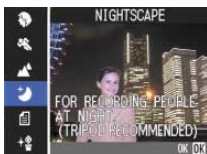

### Six practical scene modes

The Caplio G4wide offers six practical scene modes: portrait, sports, landscape, night scene, text, and high-sensitivity. In high-sensitivity mode, the screen automatically illuminates subjects to aid in framing the picture in under-lit environments.

Portrait

Sports

Landscape

Night scene

Text

High-sensitivity