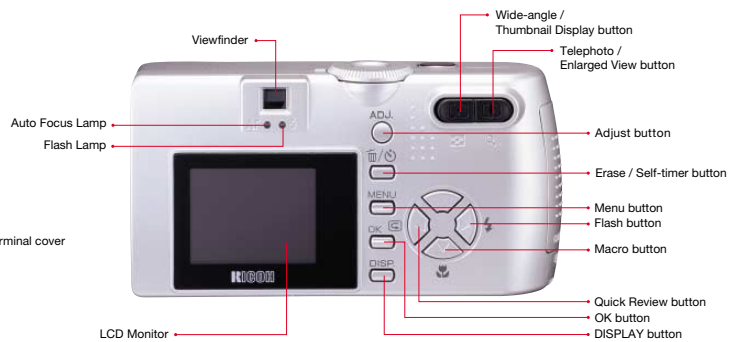

Caplio G4 wide